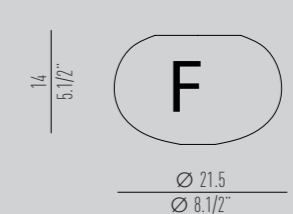

VENEZIA

collection

COLOURS, SHAPES, glass & light

Multiple elements with relative canopies and accessories available on the catalog.
Composizioni multiple con relativi rosoni e accessori
consultabili sul catalog.