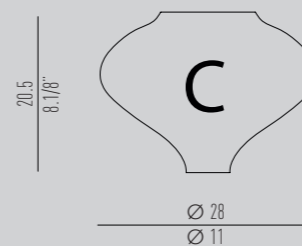

VENEZIA

collection

COLOURS, SHAPES, glass & light

Multiple elements with relative canopies and accessories available on the catalog.
Composizioni multiple con relativi rosoni e accessori
consultabili sul catalog.