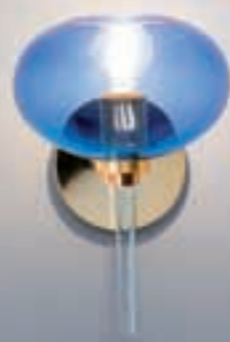

VENEZIA

design | Diego Chilo

an **ARCHITECTURE** of LIGHT.

**Suspension**

18L HORIZONTAL

Dimensions

L239 W56 H48 cm

Diffusercolored glass/
vetri colorati**Structure**chromed metal/
metallo cromato**A homage to the city of the excellence of blown glass.**

Wall
A - GIUDECCA

Dimensions
Ø13 H 30 cm

Diffuser
fumè glass/ vetro fumè

Structure
polished gold/ oro
lucido

Wall
B - CANNAREGIO

Dimensions
Ø22 H 25 cm

Diffuser
pink glass/ vetro rosa

Structure
polished gold/ oro
lucido

Wall
C - SANTA CROCE

Dimensions
Ø28 H 20 cm

Diffuser
green glass/ vetro
verde

Structure
polished gold/ oro
lucido

Wall
D - CASTELLO

Dimensions
Ø18 H 25 cm

Diffuser
amber glass/ vetro
ambra

Structure
polished gold/ oro
lucido

Wall
E - SAN MARCO

Dimensions
Ø28 H 17 cm

Diffuser
violet glass vetro viola

Structure
polished gold/ oro
lucido

Wall
F - DORSODURO

Dimensions
Ø21 H 14 cm

Diffuser
blue glass/ vetro blu

Structure
polished gold/ oro
lucido