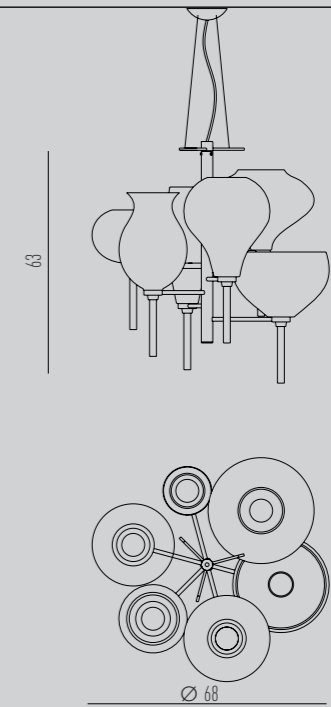

VENEZIA
collection

APPLIQUE

Lamp / 1 X E27 SUITABLE FOR LED LAMPS

SUSPENSION 6L VERTICAL

Lamp / 6 X E27 SUITABLE FOR LED LAMPS