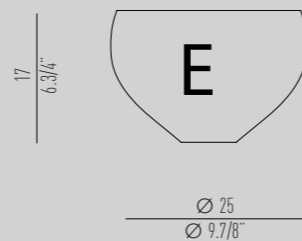

VENEZIA

collection

COLOURS, SHAPES, glass & light

Multiple elements with relative canopies and accessories available on the catalog.
Composizioni multiple con relativi rosoni e accessori
consultabili sul catalog.