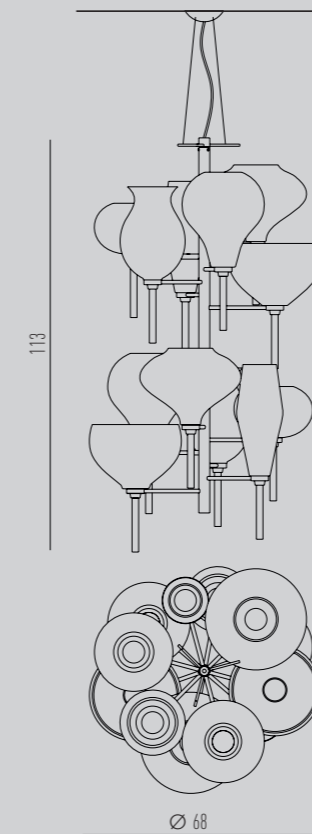

SUSPENSION 66L VERTICAL

Lamp / 12 X E27 SUITABLE FOR LED LAMPS