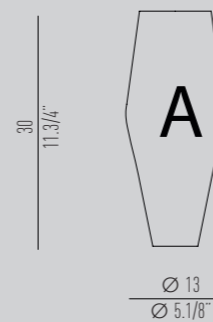

VENEZIA

collection

COLOURS, SHAPES, glass & light

Multiple elements with relative canopies and accessories available on the catalog.
Composizioni multiple con relativi rosoni e accessori
consultabili sul catalog.