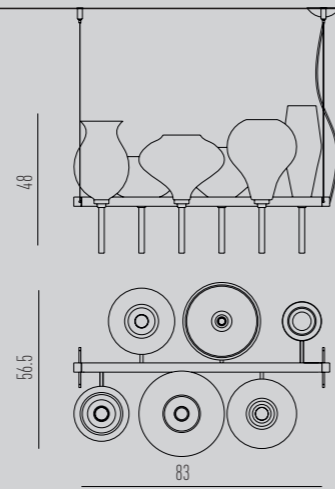

SUSPENSION 6L HORIZONTAL

Lamp / 6 X E27 SUITABLE FOR LED LAMPS