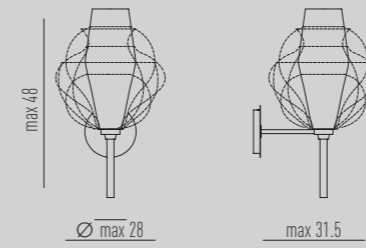

VENEZIA
collection

APPLIQUE

Lamp / 1 X E27 SUITABLE FOR LED LAMPS