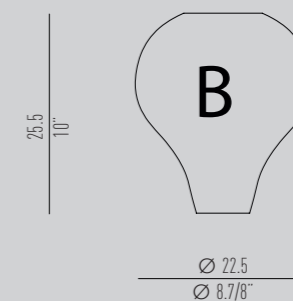

VENEZIA

collection

COLOURS, SHAPES, glass & light

Multiple elements with relative canopies and accessories available on the catalog.
Composizioni multiple con relativi rosoni e accessori
consultabili sul catalog.