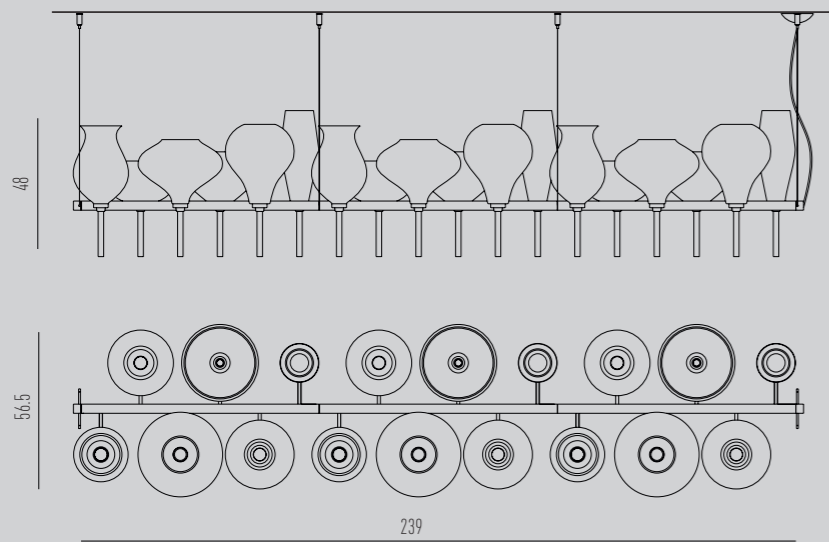

VENEZIA

design | Diego Chilo

an **ARCHITECTURE** of LIGHT.

**Suspension**

18L HORIZONTAL

Dimensions

L239 W56 H48 cm

Diffusercolored glass/
vetri colorati**Structure**chromed metal/
metallo cromato**A homage to the city of the excellence of blown glass.**

Wall
C - SANTA CROCE

Dimensions
Ø28 H 20 cm

Diffuser
green glass/ vetro
verde

Structure
polished gold/ oro
lucido

Wall
D - CASTELLO

Dimensions
Ø18 H 25 cm

Diffuser
amber glass/ vetro
ambra

Structure
polished gold/ oro
lucido

Wall
E - SAN MARCO

Dimensions
Ø28 H 17 cm

Diffuser
violet glass vetro viola

Structure
polished gold/ oro
lucido

Wall
F - DORSODURO

Dimensions
Ø21 H 14 cm

Diffuser
blue glass/ vetro blu

Structure
polished gold/ oro
lucido

SUSPENSION 1L

Lamp / 1 X E27 SUITABLE FOR LED LAMPS

SUSPENSION 6L HORIZONTAL

Lamp / 6 X E27 SUITABLE FOR LED LAMPS

SUSPENSION 12L HORIZONTAL

Lamp / 12 X E27 SUITABLE FOR LED LAMPS

SUSPENSION 18L HORIZONTAL

Lamp / 18 X E27 SUITABLE FOR LED LAMPS