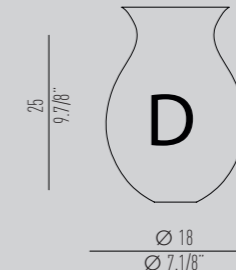

VENEZIA

collection

COLOURS, SHAPES, glass & light

Multiple elements with relative canopies and accessories available on the catalog.
Composizioni multiple con relativi rosoni e accessori
consultabili sul catalog.