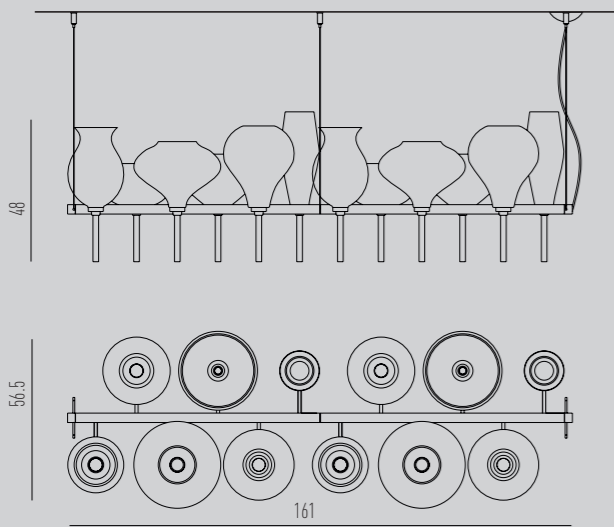

VENEZIA

design | Diego Chilo

an **ARCHITECTURE** of LIGHT.

**Suspension**

18L HORIZONTAL

Dimensions

L239 W56 H48 cm

Diffusercolored glass/
vetri colorati**Structure**chromed metal/
metallo cromato**A homage to the city of the excellence of blown glass.**

Wall
C - SANTA CROCE

Dimensions
Ø28 H 20 cm

Diffuser
green glass/ vetro
verde

Structure
polished gold/ oro
lucido

Wall
D - CASTELLO

Dimensions
Ø18 H 25 cm

Diffuser
amber glass/ vetro
ambra

Structure
polished gold/ oro
lucido

Wall
E - SAN MARCO

Dimensions
Ø28 H 17 cm

Diffuser
violet glass vetro viola

Structure
polished gold/ oro
lucido

Wall
F - DORSODURO

Dimensions
Ø21 H 14 cm

Diffuser
blue glass/ vetro blu

Structure
polished gold/ oro
lucido

SUSPENSION 1L

Lamp / 1 X E27 SUITABLE FOR LED LAMPS

SUSPENSION 6L HORIZONTAL

Lamp / 6 X E27 SUITABLE FOR LED LAMPS

SUSPENSION 12L HORIZONTAL

Lamp / 12 X E27 SUITABLE FOR LED LAMPS

SUSPENSION 18L HORIZONTAL

Lamp / 18 X E27 SUITABLE FOR LED LAMPS